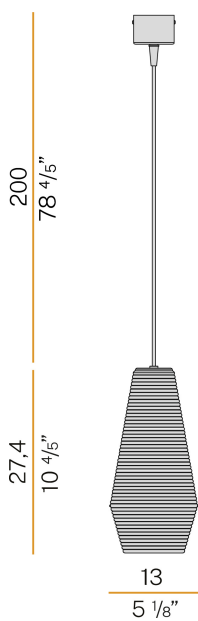

Technical drawing